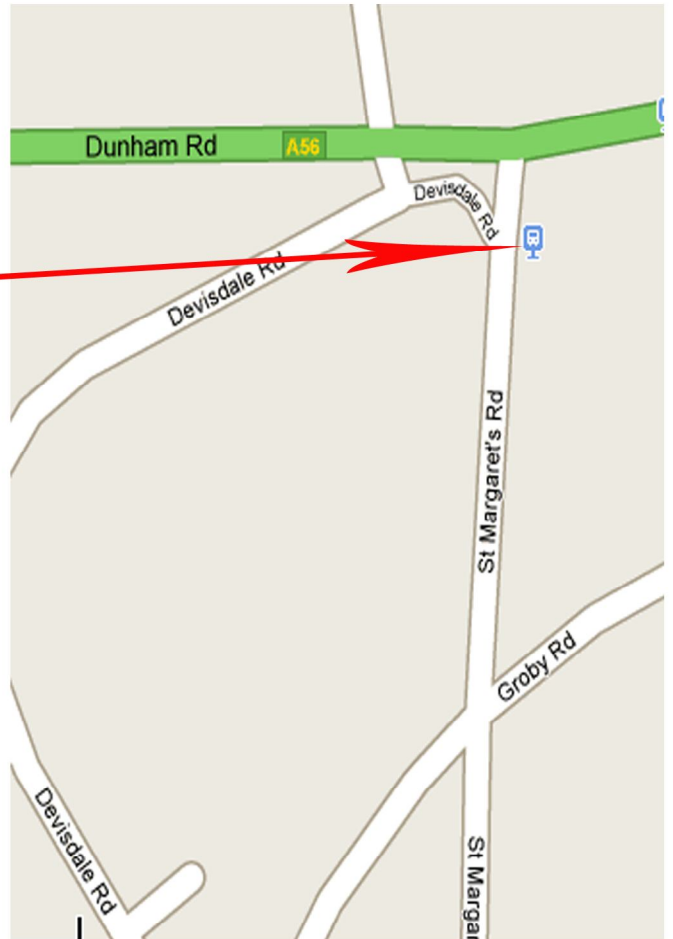

Altrincham Festival

Parade start and registration. Please can you ensure where possible that the dressing of your float or vehicle is done before you check in on St Margarets Road

For safety reasons, please can you drop off people on Devisdale Road, or Groby Road

When you arrive on St Margarets Road,
Please check in here

Also note, that on Festival day St Margarets Road is one way, and to gain entry, you will need to come in from Dunham Road (A56)