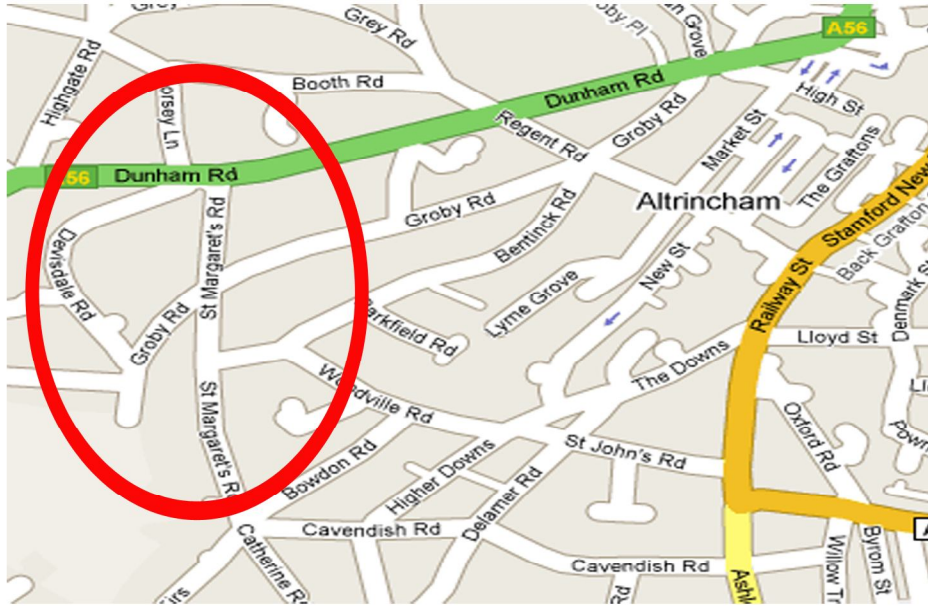

Altrincham Festival

Parade start and registration. Please can you ensure where possible that the dressing of your float or vehicle is done before you check in on St Margarets Road

For safety reasons, please can you drop off people on Devisdale Road, or Groby Road

When you arrive on St Margarets Road,
Please check in here

Also note, that on Festival day St Margarets Road is one way, and to gain entry, you will need to come in from Dunham Road (A56)